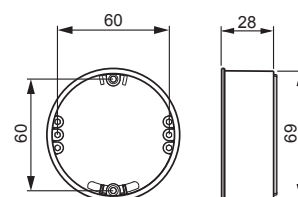

PMR410

Имя: **Подъемное кольцо**
Подъемное кольцо, 28 мм

Тип: PMR410
EAN: 6410011523964

Описание: The PMR410 is 28 mm deep and is designed for use in, for example, brick walls.

Упаковка: 50

Единица: ШТ

ETIM

ETIM 5.0 EC000115 (EC000115)

ETIM 6.0 EC000115 (EC000115)

ETIM 6

Levelling height 28 mm

Diameter 71 mm

Shape Round

Application Built-in installation box

Mounting method Hollow wall

Extension ring 1